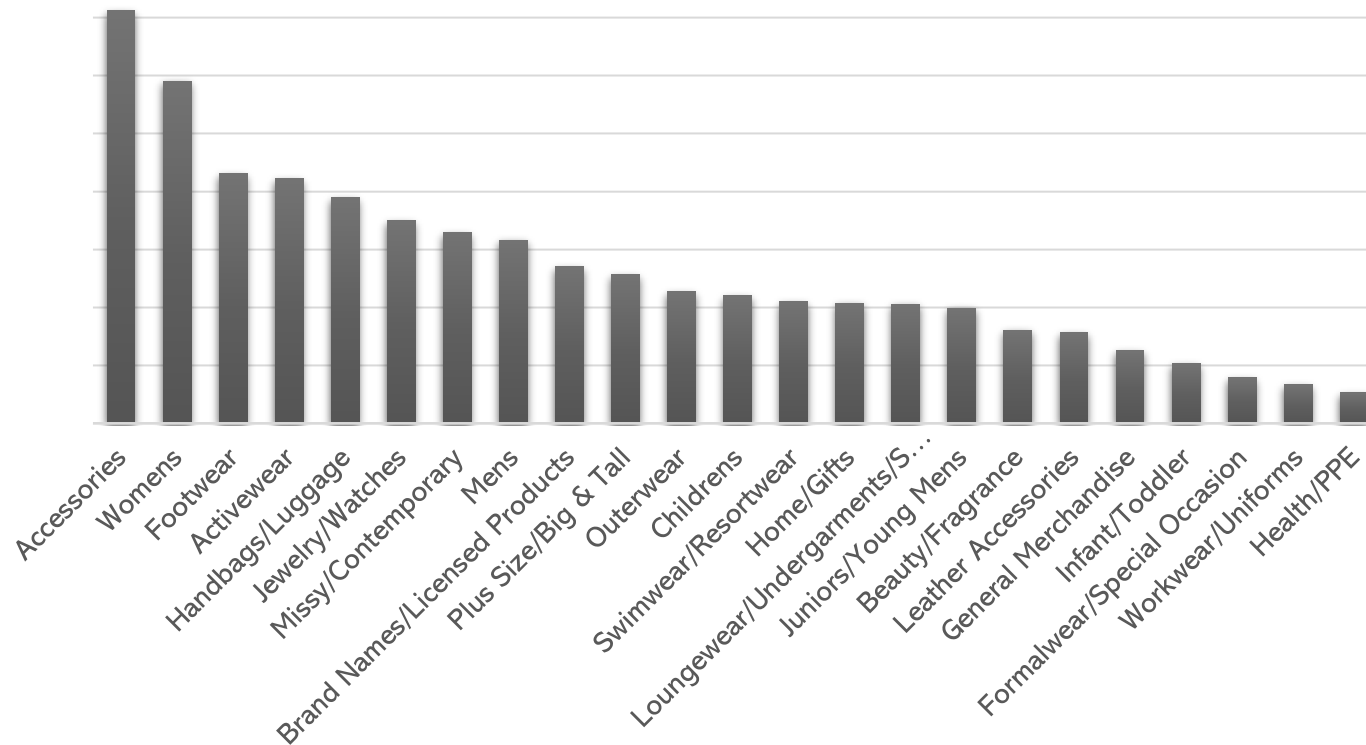

The background of the entire image is a dense, repeating pattern of stylized tropical leaves in various shades of green. The leaves are rendered in a line-art style, with some showing detailed vein structures. The pattern is centered around a large white circle that contains the main text.

Top 10 States

Florida
Georgia
Texas
Ohio
Michigan
New York
Tennessee
Illinois
North Carolina
Minnesota

International Buyers:

Puerto Rico, Mexico, Dominican Republic, Costa Rica, Venezuela, Trinidad & Tobago, Ecuador, Bahamas, Guyana, Virgin Islands, Panama, Korea

Retailer Demographics

Based on all registrations

Buyer Product Categories

- Boutique/Gift/Specialty
- Online Retailer
- Distributor/Wholesaler
- Department Store
- Chain Store (6+)
- Discount Store/ Offprice
- General Merch./Farm Store
- Sporting Goods/Screen Printing
- Importer/Exporter
- Non-Profit/Thrift Store
- Other