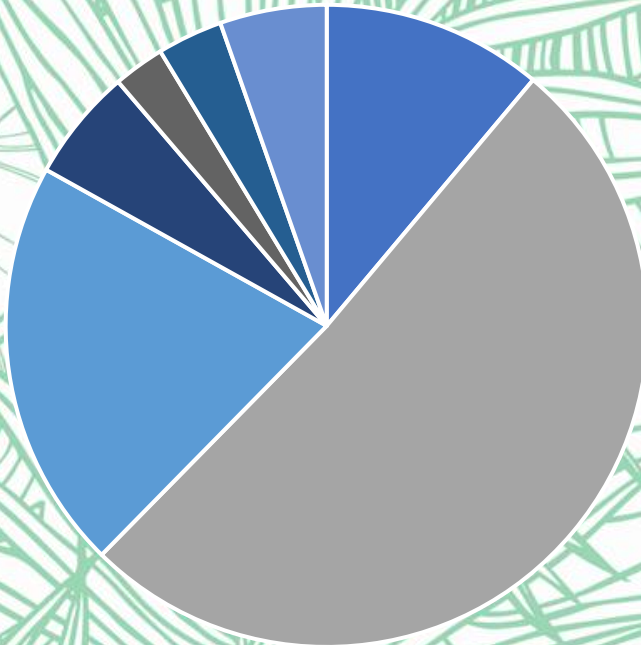

The background of the entire image is a dense, repeating pattern of stylized tropical leaves in various shades of green. The leaves are rendered in a line-art style, with some showing detailed vein structures. The pattern is centered around a large white circle that contains the main text.

**OFF
PRICE**

Orlando Market

February 9-11, 2021

Orange County Convention Center

POST SHOW REPORT

Buyer Locations

Based on badges printed

- Northeast
- Southeast
- Midwest
- Southwest
- Rocky Mountain
- Pacific
- International

Top 10 States

Florida
Georgia
Texas
Ohio
Michigan
New York
Tennessee
Illinois
North Carolina
Minnesota

International Buyers:

Puerto Rico, Mexico, Dominican Republic, Costa Rica, Venezuela, Trinidad & Tobago, Ecuador, Bahamas, Guyana, Virgin Islands, Panama, Korea